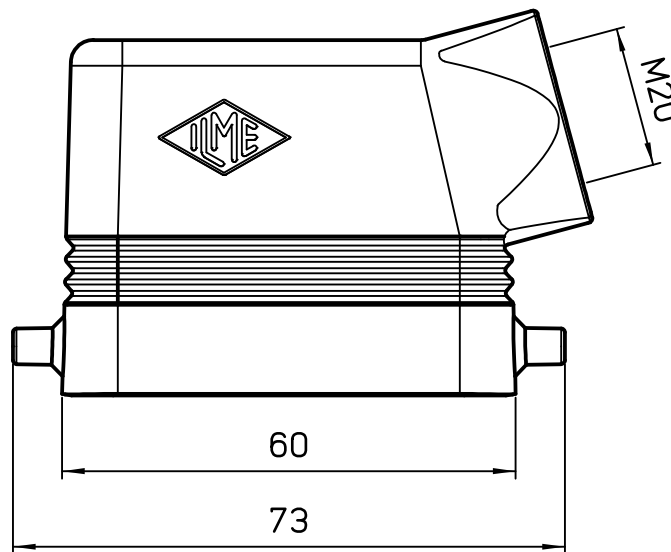

Diritti riservati All rights reserved

1

2

3

REV.	DATE	SIGNATURE		
 	Dimensions in mm	Simplified representation with dimensions without tolerance		
Original Size	A4	MHOR 06 L20		Scale 1:1
Date	20/09/22	Hood with pegs, size "44.27", side entry M20, 180 °C		
Sign.	S.Diasparra			