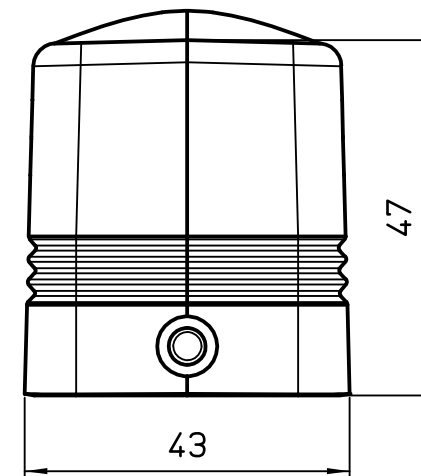

Diritti riservati All rights reserved

1

2

3

REV.	DATE	SIGNATURE		
 	Dimensions in mm	Simplified representation with dimensions without tolerance		
Original Size	A4	MHOR 06 L20		Scale 1:1
Date	20/09/22	Hood with pegs, size "44.27", side entry M20, 180 °C		
Sign.	S.Diasparra			